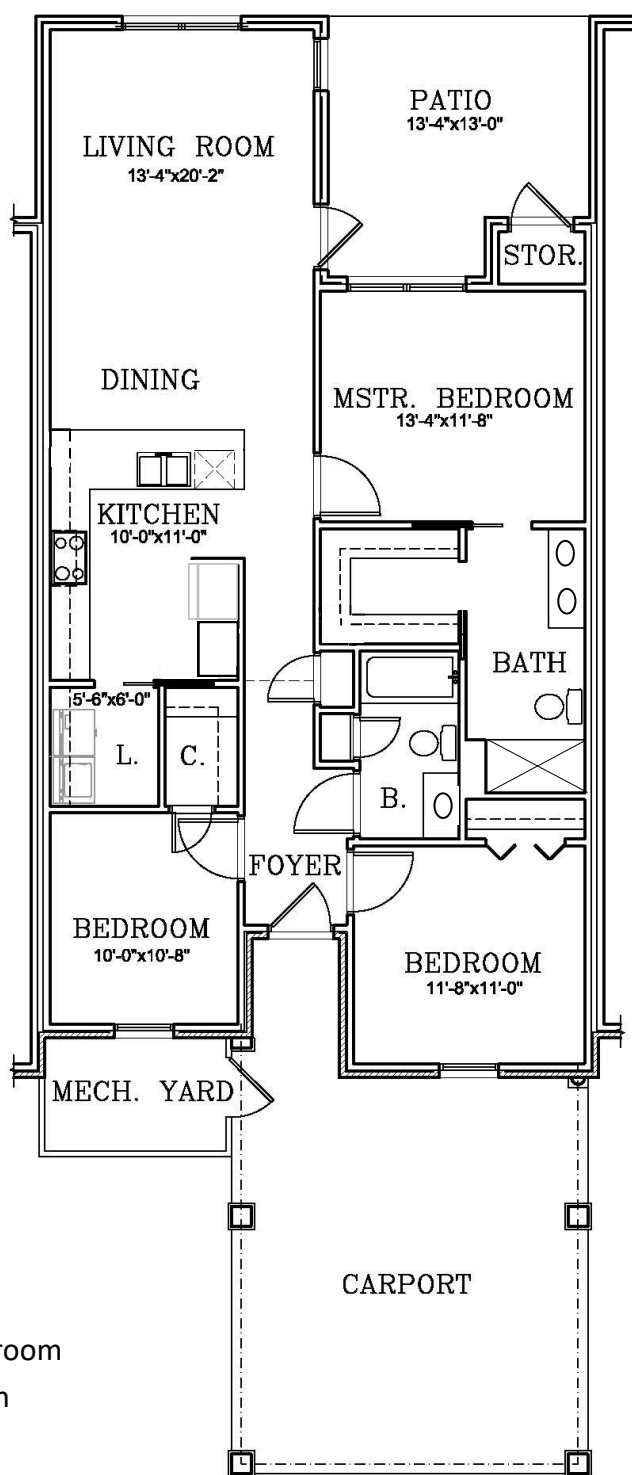

The Shuford

Shuford Floorplan

3 Bedroom/2 Bathroom

Covered Back Porch

2 Car Carport

1,234 Heated Sq. Ft.