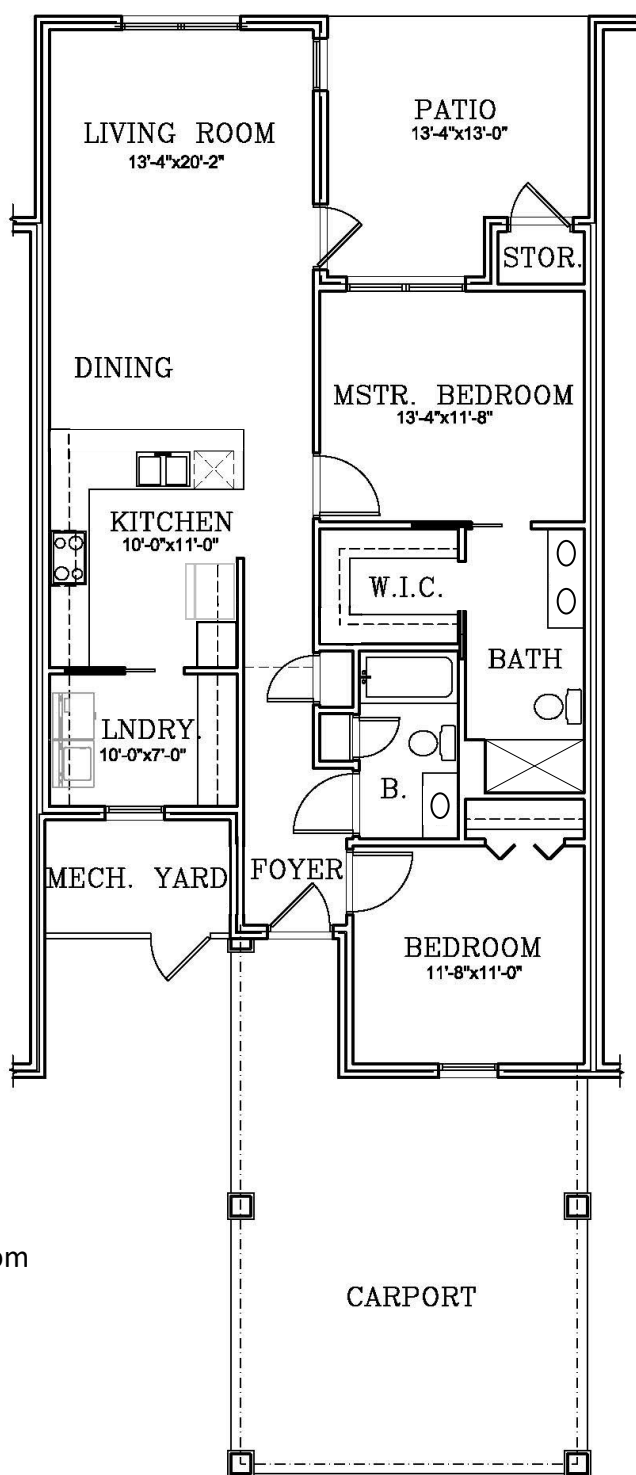

The Tate

Tate Floorplan

2 Bedroom/2 Bathroom

Covered Back Porch

2 Car Carport

1,124 Heated Sq. Ft.